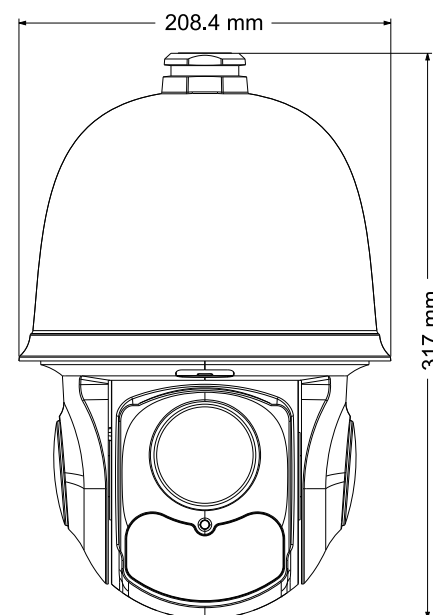

Series	X Series 3 MP, H.265, 30x Zoom ,120dB WDR, High Speed Dome Type

Camera

Image Sensor	1 / 2.8" Progressive CMOS
Effective Pixels	2048 x 1536
Horizontal Resolution	1300 TVL
Min. Illumination	0 Lux
IR Distance	100 m
White Balance	Auto / Manual
WDR	120dB
S / N Ratio	Max 48dB
Day & Night	Auto / Manual
Focus Mode	Auto / Manual
Lens	30x Zoom, f = 4.5 ~ 135 mm, F1.6 ~ F4.4

PTZ

Pan Range	360° endless rotation
Pan Speed	Preset speed : 150 %/s; Manual control speed : 0.5 ~ 80 %/s
Tilt Range	0 ~ 93° (auto rotation)
Tilt Speed	Preset speed : 120 %/s; Manual control speed : 0.5 ~ 70 %/s

System

PTZ Control	Yes
Preset	360
Cruise	8
Track	4
Time Task	8
Scan	2
Home Position	Yes
Auto Flip	Yes
OSD Menu	English
Alarm Input	1
Alarm Output	1
Alarm Linkage	Yes

Network

Compression	H.265
Frame Rate	1 ~ 30fps (25 fps)
Protocol	TCP / IP, UDP, DHCP, DDNS, NTP, RTSP, SMTP, FTP, PPPoE
Storage	SD card local storage, network remote storage
Smart Alarm	Motion Alarm, Sensor Alarm
Resolution	3MP (2048 1536), 1080P (1920 1080), 720P (1280 x 720), D1, CIF, 480 x 240
Multi-stream	Yes

Port

Network Interface	10 Base-T / 100 Base-TX, RJ45
Audio	MIC input x 1, MIC output x 1

Others

Control	Network
Power Supply	DC 24V / 2500 mA
Power Consumption	15 W (max 30W, IR on)
Working Environment	Temperature : - 30 °C ~ 60 °C; Humidity : less than 95%
Protection Level	IP66; TVS 6KV lightning protection, surge protection
Weight (net)	3.77KG
Gross Weight	5.84KG(without bracket)
Dimensions (mm)	Ø209 x 317